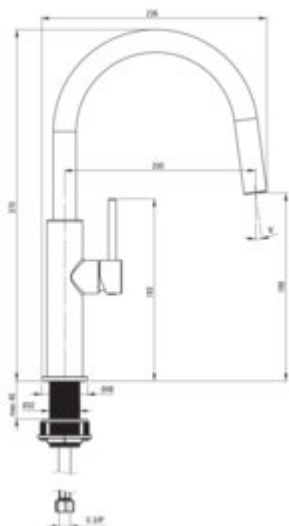

EVORA Kitchen tap

Product code: BQJEN62M

EAN: 5908027200395

Color: nero

Warranty [years]: 7

Mixer

Finish	nero
Material	steel 304
Installation method	standing
Total mixer height [mm]	370
Flow class [l/min]	Z - 4-9 l/min
Acoustic group [dB]	I (x <= 20)

Mixer cartridge

Ceramic cartridge size	25 mm
------------------------	-------

Spout

Spout type	swivel
Mixer spout range [mm]	200
Material	steel 304

Aerator

Aerator type	flat, honeycomb
Aerator size	M18
Water flow reduction	to 4.5 l/min

Connecting hose

Length [mm]	600
Installation thread	3/8"
Connection thread	M10

Features:

- The tap is equipped with an ECO-aerator that reduces water consumption to 4,5 l-min
- Innovative, durable and easy to clean Nero coating
- The mounting sleeve facilitates the installation of the mixer
- Z flow class (4-9 l/min) allowing for water consumption reduction
- 45 cm connection hoses included