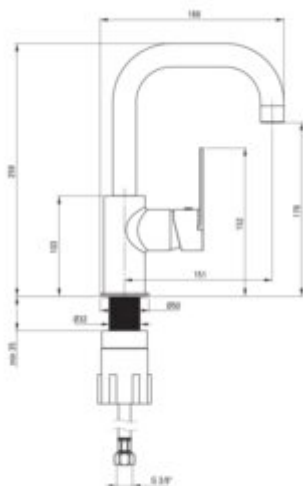

ALPINIA

Washbasin tap, with rectangular spout

Product code: BGA_024M

EAN: 5908212068380

Color: chrome

Warranty [years]: 7

Mixer

Finish	chrome
Material	brass
Mixer type	single-handle, mixer
Installation method	standing
Total mixer height [mm]	260
Flow class [l/min]	Z - 4-9 l/min
Acoustic group [dB]	I (x <= 20)
Plug included in the set	no

Mixer cartridge

Ceramic cartridge size	35 mm
------------------------	-------

Spout

Spout type	swivel
Mixer spout range [mm]	151
Material	stainless steel

Aerator

Aerator type	honeycomb
Aerator size	M22

Connecting hose

Length [mm]	450
Installation thread	3/8"
Connection thread	M10

Features:

- The mixer body is made of the highest quality brass
- The mixer is equipped with a stream aerator
- The mounting sleeve facilitates the installation of the mixer
- 45 cm connection hoses included
- Z flow class (4-9 l/min) allowing for water consumption reduction
- The lever on the side makes it easier to keep the spout clean
- Light and subtle design
- Only the best materials, the quality of which has been confirmed by laboratory tests
- we recommend buying a universal plug in the color of the mixer
- Cleaning agent for fixtures in all colors available