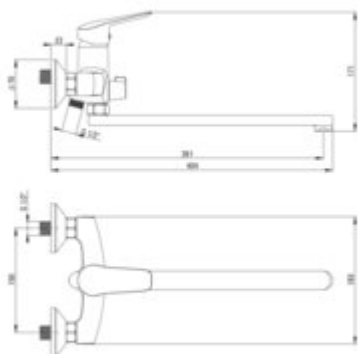

## Washbasin tap, wall-mounted

Product code: BMO\_057M

EAN: 5908212095621

Color: chrome

Warranty [years]: 7

### Mixer cartridge

|                        |       |
|------------------------|-------|
| Ceramic cartridge size | 35 mm |
|------------------------|-------|

### Spout

|                        |           |
|------------------------|-----------|
| Mixer spout range [mm] | 389       |
| Material               | steel 304 |

### Hose

|             |      |
|-------------|------|
| Length [mm] | 1500 |
|-------------|------|