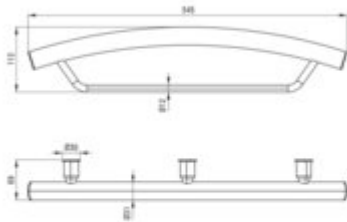

### Wall-mounted grab bar, place for a towel

**Product code:** NIV\_B41H

**EAN:** 5908212071625

**Color:** nero

**Warranty [years]:** 2

Finish	nero
Surface type	matte
Material	steel 304
Height [mm]	112
Width [mm]	545
Depth [mm]	69
Load [kg]	150
Multifunctional product	yes