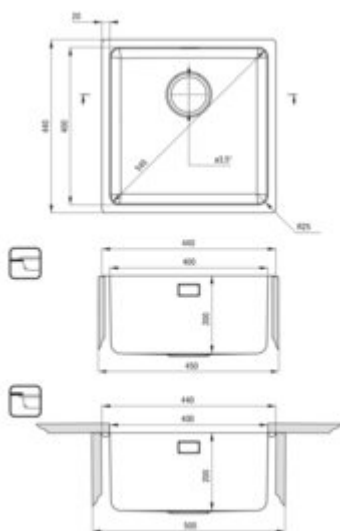

EGERIA
Steel sink, 1-bowl

Product code: ZPE_010B
EAN: 5908212048429
Color: brushed steel
Warranty [years]: 2

Sink

Finish	steel
Surface type	brushed
Material	steel 304
Installation method	inset, undermount
Number of bowls	1
Minimum cabinet width [mm]	450
Width [mm]	440
Length [mm]	440
Height [mm]	200
Bowl depth [mm]	200
Cut-out Length [mm]	420
Cut-out Width [mm]	420
Cut-out Length [mm]	400
Cut-out Width [mm]	400
Steel thickness [mm]	1
Reversible	no
Equipped with accessories	yes
Drain diameter	3.5"
Additional features	drain cover included

Sink waste kit

Finish	steel
Plug type	manual
Low siphon/ Space saver	yes
possibility to connect a dishwasher/ washing machine	yes

Features:

- Drain cover
- High-strength stainless steel
- ATTENTION! Before cutting a hole in the tabletop to install the sink, take into account th
- The sink is equipped with fittings with a connection to the dishwasher
- Natural antiseptic properties of steel
- Dedicated cleaning agent, safe for cleaned surfaces
- Space-saving siphon which facilitates e.g. sorting waste