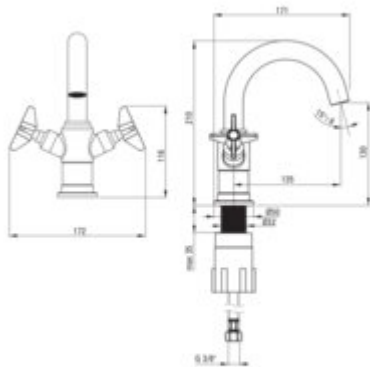

TEMISTO

Washbasin tap

Product code: BQT_020D

EAN: 5907650827399

Color: chrome

Warranty [years]: 7

Mixer

Finish	chrome
Material	brass
Mixer type	two-handle
Installation method	standing
Total mixer height [mm]	210
Flow class [l/min]	A <= 15 (9.1 - 15)
Acoustic group [dB]	I (x <= 20)

Mixer cartridge

Ceramic cartridge size	1/2"
------------------------	------

Spout

Spout type	swivel
Mixer spout range [mm]	135
Material	stainless steel

Aerator

Aerator type	swivel, honeycomb
Aerator size	M18.5

Connecting hose

Length [mm]	450
Installation thread	3/8"
Connection thread	M10

Features:

- Design that connects the past with the future
- Hand-crafted elements
- The mixer body is made of the highest quality brass
- The mixer is equipped with a stream aerator
- The movable aerator allows you to direct the water stream
- The mounting sleeve facilitates the installation of the mixer
- 45 cm connection hoses included
- we recommend buying a universal plug in the color of the mixer
- Cleaning agent for fixtures in all colors available
- Deante Design Studio Collection