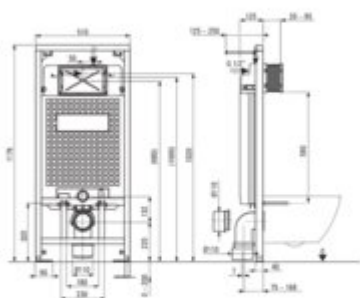

JASMIN

Toilet set, concealed

Product code: CDJN6ZPW

EAN: 5907650861027

Color: white, nero

Warranty [years]: 10

Concealed toilet frame

Frame height adjustment [mm]	200
Tank capacity [l]	9
Double flushing [l]	3/6
Designated for light casing	yes
Designated for installation in front of the load-bearing wall	yes
Connection valve G1/2"	yes
Silent flushing and filling	yes
Mounting bolts spacing 180 mm and 230 mm	yes

Toilet bowl

Finish	white
Type	wall-mounted
Rim type	rimless
Hidden mountings	yes

Flush button

Finish	nero
Surface type	matte
Button type	duple

Features:

- Innovative concealed frame
- Dual button, allowing adjustment of the amount of water used for flushing
- Hard and durable ceramics does not lose its properties with long use
- Antibacterial coating, preventing the growth of microorganisms
- Rimless bowl for easy cleaning and hygiene
- Soft-closing toilet seat
- Mounting system with hidden fixings
- Quick and easy disconnection function
- Hygienic certificate of the National Institute of Hygiene confirming the product's complia
- Dedicated cleaning agent, safe for cleaned surfaces