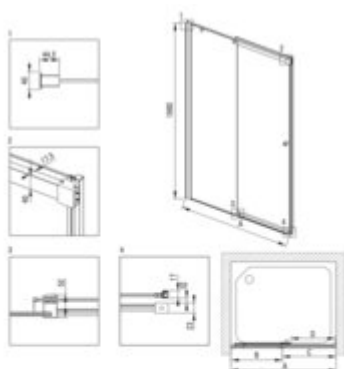

KERRIA PLUS

Shower doors

Product code: KTSP017P

EAN: 5907650836568

Color: chrome

Warranty [years]: 5

Shower door

Finish	chrome
Width [mm]	1700
Height [mm]	2000
Glass finish	transparent
Glass thickness [mm]	6
Active cover	yes
installation	to be completed with KTS walk-in
Masking of assembly elements	yes
Profiles levelling the curvature of the walls	yes
Holders	with safety
Tempered glass TOTAL WHITE	yes
Reversible doors	yes
Silent closing	yes
Installation without shower tray	yes
possible	
Water drainage system inside the cabin	no
Double top rollers with ball bearings	no
Detachable lower rollers	no
Lifting hinges	no
Hinges flush with the glass	no
possibility to cut the upper guide and threshold strip	yes
Side dimension [mm]	1710

Features:

- Safe and durable tempered glass
- Hydrophobic Active-Cover coating that makes it easier for water to run off the glass
- Dedicated to Active Cover surfaces
- TOTALWHITE transparent glass
- Reversible door that allows the cabin to be mounted on the right or left side
- Covering of assembly elements
- Profiles leveling the curvature of the walls
- Hinges in the plane of the glass
- Modern handles with rubber protection
- Only the best materials, the quality of which has been confirmed by laboratory tests
- Dedicated cleaning agent, safe for cleaned surfaces
- Precise door closing through lifting hinges
- Resistance to impacts, chemicals and stains in accordance with PN-EN 14428+A1:2008 norm, c
- The shower enclosure can be installed directly on tiles or on Correo (KQR) granite shower trays as well as Kerria Plus (KTS) and Silia (KSKA) acrylic shower trays.