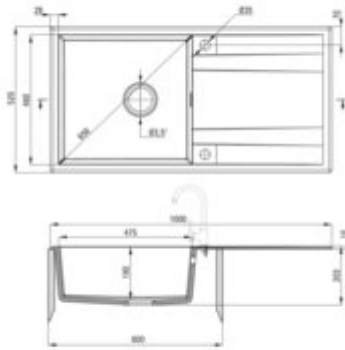

Product code: ZQE_S713

EAN: 5907650874225

Color: metallic grey

Warranty [years]: 18

Sink

Finish	metallic grey
Surface type	matte
Material	granite
Installation method	inset
Number of bowls	1
Minimum cabinet width [mm]	600
Width [mm]	520
Length [mm]	1000
Height [mm]	203
Bowl depth [mm]	190
Cut-out Length [mm]	980
Cut-out Width [mm]	500
Reversible	yes
Equipped with accessories	yes
Drain diameter	3.5"
Number of holes	2

Sink waste kit

Finish	steel
Plug type	automatic, with a button
Low siphon/ Space saver	yes
possibility to connect a dishwasher/ washing machine	yes

Features:

- Deante Design Studio Collection
- Properties of Deante granite: resistance to impact, high temperature, discoloration, therm
- Longest, 18 years warranty
- The sink is equipped with fittings with a connection to the dishwasher
- Hydrophobic properties repel water molecules
- The exceptionally spacious and deep bowl will even accommodate trays taken out of the oven
- Possibility to buy a sponge hook that fits perfectly with this model.
- Possibility to buy a cloth rail that fits perfectly with this model
- Reversible sink - possibility to install the bowl on the left or the right side
- The finish enriched with silver ions adds antiseptic properties
- Space-saving siphon which facilitates e.g. sorting waste
- Dedicated cleaning agent, safe for cleaned surfaces
- Automatic plug activated with a CLICK button