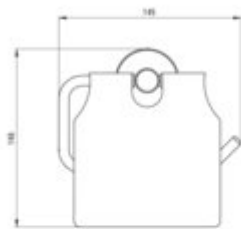

JASMIN

Toilet paper holder

Product code: ADJ_0221
EAN: 5907650829065
Color: chrome
Warranty [years]: 2

Finish	chrome
Surface type	shine
Material	steel 304
Height [mm]	140
Width [mm]	143
Depth [mm]	70
Mounting kit included	yes