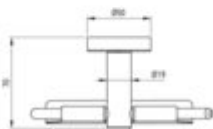

JASMIN

Toilet paper holder

Product code: ADJ_0221
EAN: 5907650829065
Color: chrome
Warranty [years]: 2

Finish	chrome
Surface type	shine
Material	steel 304
Height [mm]	140
Width [mm]	143
Depth [mm]	70
Mounting kit included	yes