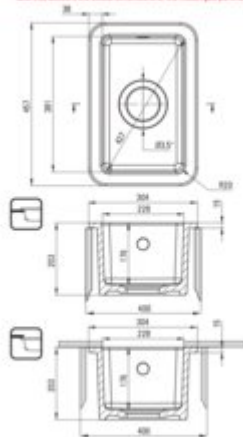

LUMI

Ceramic sink, 1-bowl

Product code: ZCU_610A

EAN: 5907650882954

Color: white

Warranty [years]: 2

Finish	white
Surface type	shine
Material	ceramic
Installation method	inset, undermount
Number of bowls	1
Minimum cabinet width [mm]	400
Length [mm]	304
Width [mm]	457
Height [mm]	203
Bowl depth [mm]	176
Cut-out Length [mm]	284
Cut-out Width [mm]	437
Cut-out Length [mm]	228
Cut-out Width [mm]	381
Reversible	yes
Equipped with accessories	yes
Overflow spot	in a bowl
Drain diameter	3.5"

Features:

- **ATTENTION!** Before cutting a hole in the tabletop to install the sink, take into account th
- Hard and durable ceramics does not lose its properties with long use
- The sink is equipped with fittings with a connection to the dishwasher
- Dedicated cleaning agent, safe for cleaned surfaces