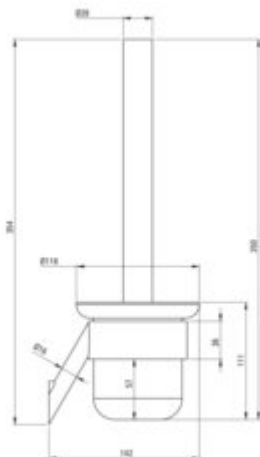

SILIA  
Toilet brush, wall-mounted

**Product code:** ADI\_D711  
**EAN:** 5907650816973  
**Color:** titanium  
**Warranty [years]:** 2

Finish	titanium
Surface type	brushed
Material	brass
Height [mm]	354
Width [mm]	116
Depth [mm]	142
Mounting kit included	yes