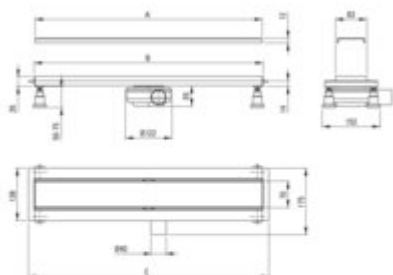

## Linear drain, floor

Product code: KNS\_N07D

EAN: 5908322031397

Color: nero

Warranty [years]: 2

Model	A [mm]	B [mm]	C [mm]
KNS_N07D	400	400	500
KNS_N07D	400	400	500
KNS_N07D	400	400	500
KNS_N07D	400	400	500

Finish	nero
Length [mm]	700
Material	aluminium
Siphon flow [l/min]	42
Siphon 360 degrees	yes
Siphon included	yes
Siphon cleaned from the top	yes
Connection diameter [mm]	40/50
adjustable feet included	yes
Reversible drain	yes
Waterproofing mat	yes