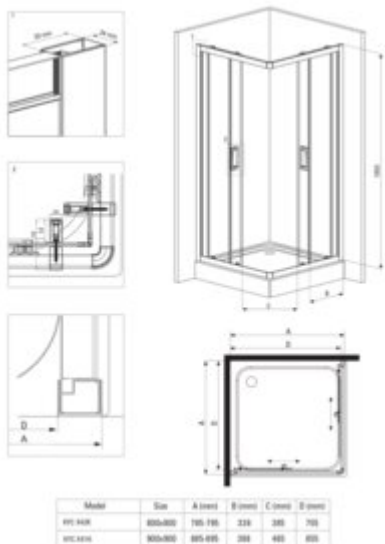

FUNKIA
Shower cabin with tray, square

Product code: KDDZN41K

EAN: 5908212092743

Color: nero, white

Warranty [years]: 5

Showe cabin

Finish	nero
Shape	square
Width [mm]	900
Length [mm]	900
Height [mm]	1850
Glass finish	transparent
Glass thickness [mm]	5
Side dimension [mm]	895
Adjustment range up to [mm]	-10
Masking of assembly elements	yes
Profiles levelling the curvature of the walls	yes
Silent closing	yes
Installation without shower tray possible	yes
Detachable lower rollers	yes

Shower tray

Finish	white
Material	acrylic
Shape	square
Width [mm]	900
Length [mm]	900
Height [mm]	160
Depth [mm]	50
Installation method	on the floor level
Drain diameter	50
Equipped with a height-adjustable foot	yes
Housing integrated with the shower tray	yes
Non-slip lugs	yes

Features:

- Durable acrylic material that maintains its shine and color
- Cover integrated with the shower tray
- Only the best materials, the quality of which has been confirmed by laboratory tests
- Dedicated cleaning agent, safe for cleaned surfaces
- Safe and durable tempered glass
- Resistance to impacts, chemicals and stains in accordance with PN-EN 14428+A1:2008 norm, c
- The profile system makes it possible to reduce the curvature of the walls
- Covering of assembly elements
- Non-slip lugs to minimize the risk of slipping
- Bottom rollers allow for the door detachment and easier product care