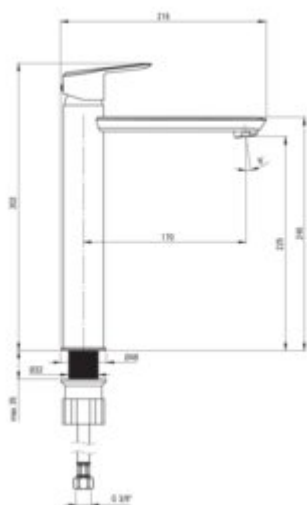

ARNIKA

Washbasin tap, tall

Product code: BQA_R20N

EAN: 5907650833284

Color: brushed gold

Warranty [years]: 7

Mixer

Finish	brushed gold
Material	brass
Mixer type	single-handle, mixer
Installation method	standing
Total mixer height [mm]	302
Flow class [l/min]	Z - 4-9 l/min
Acoustic group [dB]	I (x <= 20)

Mixer cartridge

Ceramic cartridge size	35 mm
------------------------	-------

Spout

Mixer spout range [mm]	170
Material	brass

Aerator

Aerator type	silicone
Aerator size	M22

Connecting hose

Length [mm]	450
Installation thread	3/8"
Connection thread	M10