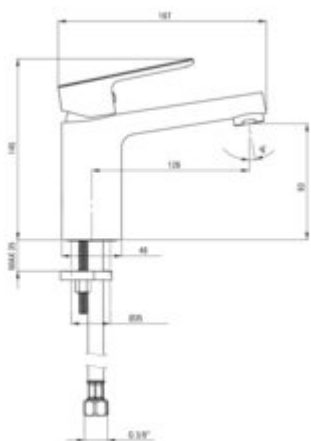

## Washbasin tap

Product code: BLO\_N20M

EAN: 5907650816676

Color: nero

Warranty [years]: 5

### Mixer cartridge

Ceramic cartridge size	35 mm
------------------------	-------

### Aerator

Aerator type	honeycomb
Aerator size	M24

### Connecting hose

Length [mm]	450
Installation thread	3/8"
Connection thread	M10