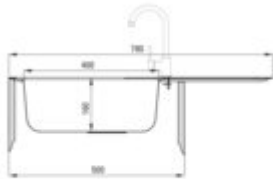

DOPPIO
Steel sink, 1-bowl with drainer

Product code: ZEN_0113
EAN: 5908212034088
Color: satin
Warranty [years]: 2

Sink

| | |
|----------------------------|----------------|
| Finish | satin |
| Surface type | satin, brushed |
| Material | steel 201 |
| Installation method | inset |
| Number of bowls | 1 |
| Minimum cabinet width [mm] | 500 |
| Width [mm] | 430 |
| Length [mm] | 780 |
| Height [mm] | 160 |
| Bowl depth [mm] | 160 |
| Cut-out Length [mm] | 760 |
| Cut-out Width [mm] | 410 |
| Reversible | yes |
| Equipped with accessories | yes |
| Drain diameter | 3.5" |

Sink waste kit

| | |
|---|--------|
| Finish | steel |
| Plug type | manual |
| Low siphon/ Space saver | yes |
| possibility to connect a dishwasher/ washing machine | yes |

Features:

- High-strength stainless steel
- The sink is equipped with fittings with a connection to the dishwasher
- Natural antiseptic properties of steel
- Dedicated cleaning agent, safe for cleaned surfaces
- Reversible steel sink - install with the bowl on the left or right side
- Self-drilling tap hole - without voiding the warranty.