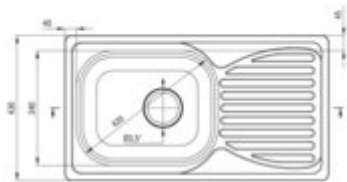

DOPPIO
Steel sink, 1-bowl with drainer

Product code: ZEN_0113
EAN: 5908212034088
Color: satin
Warranty [years]: 2

Sink

| | |
|----------------------------|----------------|
| Finish | satin |
| Surface type | satin, brushed |
| Material | steel 201 |
| Installation method | inset |
| Number of bowls | 1 |
| Minimum cabinet width [mm] | 500 |
| Width [mm] | 430 |
| Length [mm] | 780 |
| Height [mm] | 160 |
| Bowl depth [mm] | 160 |
| Cut-out Length [mm] | 760 |
| Cut-out Width [mm] | 410 |
| Reversible | yes |
| Equipped with accessories | yes |
| Drain diameter | 3.5" |

Sink waste kit

| | |
|---|--------|
| Finish | steel |
| Plug type | manual |
| Low siphon/ Space saver | yes |
| possibility to connect a dishwasher/ washing machine | yes |

Features:

- High-strength stainless steel
- The sink is equipped with fittings with a connection to the dishwasher
- Natural antiseptic properties of steel
- Dedicated cleaning agent, safe for cleaned surfaces
- Reversible steel sink - install with the bowl on the left or right side
- Self-drilling tap hole - without voiding the warranty.