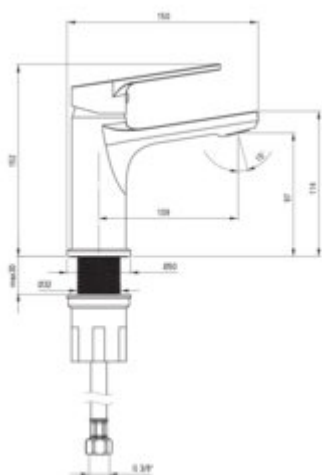

LOCO

Washbasin tap

Product code: BLC_020M

EAN: 5907650871156

Color: chrome

Warranty [years]: 5

Mixer

Finish	chrome
Material	brass
Mixer type	single-handle, mixer
Installation method	standing
Flow class [l/min]	A ≤ 15 (9.1 - 15)
Acoustic group [dB]	I (x ≤ 20)

Mixer cartridge

Ceramic cartridge size	35 mm
------------------------	-------

Aerator

Aerator type	honeycomb
Aerator size	M24

Connecting hose

Length [mm]	450
Installation thread	3/8"
Connection thread	M10

Features:

- The mixer body is made of the highest quality brass
- Only the best materials, the quality of which has been confirmed by laboratory tests
- The mounting sleeve facilitates the installation of the mixer
- 45 cm connection hoses included
- Cleaning agent for fixtures in all colors available