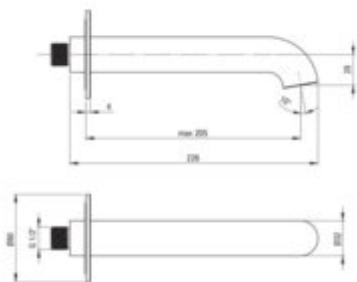

## Bathtub spout

**Product code:** NQS\_C81K

**EAN:** 5907650872153

**Color:** brushed bronze

**Warranty [years]:** 2

### Aerator

Aerator type	silicone, laminar
Stream type	full
Aerator size	M24
Thread type	external

### Spout

Finish	brushed bronze
Spout type	bathtub
Material	brass
Spout type	still
Range of shower/ bath spout [mm]	205
Spout length [mm]	225
aerator	yes
Concealed mounting	yes