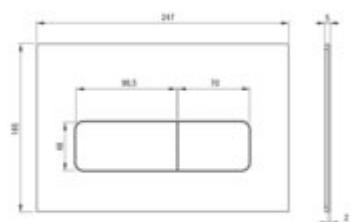

Flush button, for concealed systems

Product code: CST_R51P

EAN: 5907650859468

Color: brushed gold

Warranty [years]: 2

Finish	brushed gold
Material	brass
Surface type	brushed
Button type	duple
Width [mm]	165
Length [mm]	247
Depth [mm]	5
applied working force < 20 N	yes
Additional features	fits all frames in the offer