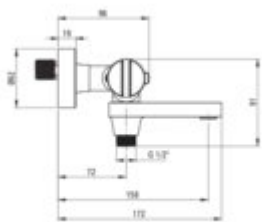

THERM

Bath mixer, thermostatic

Product code: BCH_D1BT

EAN: 5907650817482

Color: titanium

Warranty [years]: 7

Mixer

Finish	titanium
Material	brass
Mixer type	two-handle, thermostatic
Installation method	wall-mounted
Flow class [l/min]	A <= 15 (9.1 - 15)
Acoustic group [dB]	II (20 < x <= 30)
Check valves	yes

Mixer cartridge

Temperature lock	yes
------------------	-----

Spout

Spout type	foldable
Mixer spout range [mm]	153

Function switch

Switch type	spout integrated
-------------	------------------

Aerator

Aerator type	laminar, swivel
Aerator size	M24