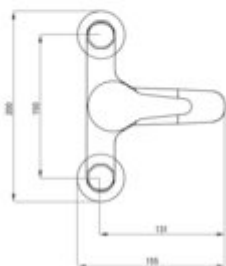

### Mixer

Finish	chrome
Material	brass
Mixer type	single-handle, mixer
Installation method	standing
Total mixer height [mm]	130
Flow class [l/min]	A <= 15 (9.1 - 15)
Acoustic group [dB]	I (x <= 20)

### Mixer cartridge

Ceramic cartridge size	40 mm
------------------------	-------

### Spout

Spout type	still
Mixer spout range [mm]	115
Material	brass

### Aerator

Aerator type	honeycomb
Aerator size	M24