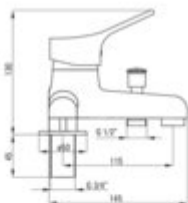

### Mixer

Finish	chrome
Material	brass
Mixer type	single-handle, mixer
Installation method	standing
Total mixer height [mm]	130
Flow class [l/min]	A <= 15 (9.1 - 15)
Acoustic group [dB]	I (x <= 20)

### Mixer cartridge

Ceramic cartridge size	40 mm
------------------------	-------

### Spout

Spout type	still
Mixer spout range [mm]	115
Material	brass

### Aerator

Aerator type	honeycomb
Aerator size	M24