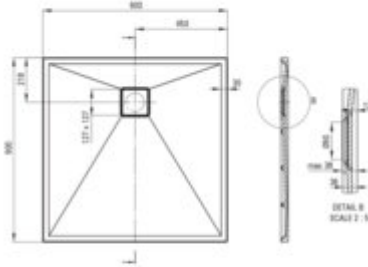

CORREO

Granite shower tray, square

Product code: KQR_541B

EAN: 5907650883838

Color: beige

Warranty [years]: 10

Material	granite
Shape	square
Width [mm]	900
Length [mm]	900
Height [mm]	36
Installation method	directly on the spout, on the construction material support, on the floor level
Drain diameter	90
possibility to cut to size	yes
Hydrophobicity	yes

Features:

- Properties of Deante granite: resistance to impact, high temperature, discoloration, therm
- Hydrophobic properties repel water molecules
- The finish enriched with silver ions adds antiseptic properties
- For installation at floor level, directly on the screed or supported by construction mater
- Possibility of cutting the granite shower tray
- Warning! The NHC_029C siphon fits this shower tray
- Warning! The NHC_029D siphon fits this shower tray
- Anti-slip properties of granite shower trays
- Dedicated cleaning agent, safe for cleaned surfaces
- Only the best materials, the quality of which has been confirmed by laboratory tests