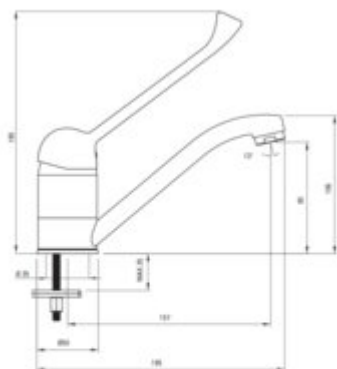

JOKO

Washbasin tap

Product code: BOJ_026C

EAN: 5908212083949

Color: chrome

Warranty [years]: 5

Mixer

Finish	chrome
Material	brass
Mixer type	single-handle, mixer
Installation method	standing
Total mixer height [mm]	185
Flow class [l/min]	A <= 15 (9.1 - 15)
Acoustic group [dB]	I (x <= 20)
Clinic lever	yes

Mixer cartridge

Ceramic cartridge size	40 mm
------------------------	-------

Spout

Spout type	swivel
Mixer spout range [mm]	157
Material	steel 304

Aerator

Aerator type	honeycomb
Aerator size	M24

Connecting hose

Length [mm]	350
Installation thread	3/8"
Connection thread	M10

Features:

- Cleaning agent for fixtures in all colors available