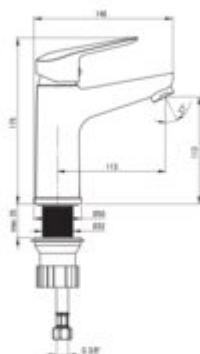

BORO

Washbasin tap

Product code: BMO_020M

EAN: 5908212083536

Color: chrome

Warranty [years]: 7

Mixer

Finish	chrome
Material	brass
Mixer type	single-handle, mixer
Installation method	standing
Total mixer height [mm]	168
Flow class [l/min]	S - 15.1-19.8 l/min
Acoustic group [dB]	II (20 < x <= 30)

Mixer cartridge

Ceramic cartridge size	35 mm
------------------------	-------

Spout

Mixer spout range [mm]	112
------------------------	-----

Aerator

Aerator type	honeycomb
Aerator size	M24

Connecting hose

Length [mm]	350
Installation thread	3/8"
Connection thread	M10