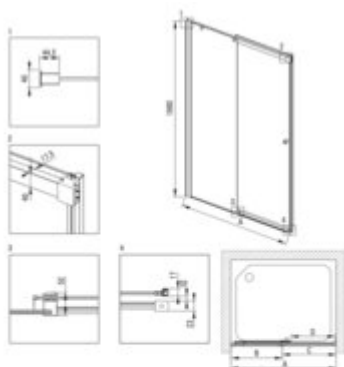

KERRIA PLUS

Shower cabin, rectangular

Product code: KKNNP12S09

EAN: 5907650885474

Color: nero

Warranty [years]: 5

Model	Size [mm]	A [mm]	B [mm]	C [mm]	D [mm]	W (KTS) [mm]	H (KTS) [mm]
KTSPN12P	1200x2000	885	1010	480	495	500	2000
KTSPN12P	1400x2000	1085	1210	680	695	700	2000
KTSPN12P	1600x2000	1285	1410	880	895	900	2000
KTSPN12P	1800x2000	1485	1610	1080	1095	1100	2000
KTSPN12P	2000x2000	1685	1810	1280	1295	1300	2000
KTSPN12P	1200x2100	885	1110	480	495	500	2100
KTSPN12P	1400x2100	1085	1310	680	695	700	2100
KTSPN12P	1600x2100	1285	1510	880	895	900	2100
KTSPN12P	1800x2100	1485	1710	1080	1095	1100	2100
KTSPN12P	2000x2100	1685	1910	1280	1295	1300	2100

Showe cabin (KTSPN12P)

Side dimension [mm]	1210
---------------------	------

Showe cabin (KTS_N39P)

Finish	nero
Width [mm]	900
Height [mm]	2000
Glass finish	transparent
Glass thickness [mm]	6
Active cover installation	yes

to be completed with KTS doors , to be completed with KTS walk-in , possibility of assembly with a KTS movable panel

Side dimension [mm]	870
Adjustment range from [mm]	700
Adjustment range up to [mm]	1200
Masking of assembly elements	yes
Profiles levelling the curvature of the walls	yes
Railings	adjustable stiffening the cabin
Tempered glass TOTAL WHITE	yes
Installation without shower tray possible	yes

Shower door (KTSPN12P)

Finish	nero
Width [mm]	1200
Height [mm]	2000
Glass finish	transparent
Glass thickness [mm]	6
Active cover installation	yes

to be completed with KTS walk-in

Masking of assembly elements	yes
Profiles levelling the curvature of the walls	yes