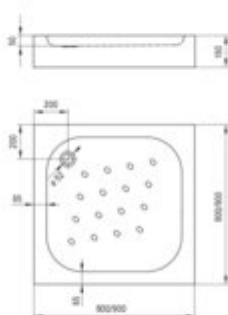

FUNKIA

Acrylic shower tray, square

Product code: KTC_042B

EAN: 5908212064733

Color: white

Warranty [years]: 2

Finish	white
Material	acrylic
Shape	square
Width [mm]	800
Length [mm]	800
Height [mm]	160
Depth [mm]	50
Installation method	on the floor level
Drain diameter	50
Equipped with a height-adjustable foot	yes
Housing integrated with the shower tray	yes
Non-slip lugs	yes

Features:

- Durable acrylic material that maintains its shine and color
- Non-slip lugs to minimize the risk of slipping
- Cover integrated with the shower tray
- Dedicated cleaning agent, safe for cleaned surfaces
- Attention: waste trap NHC_025C or half-siphon NHC_620K and CLICK-CLACK plug can be used wi
- Only the best materials, the quality of which has been confirmed by laboratory tests