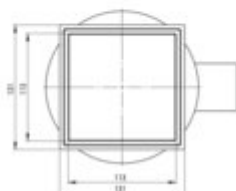

Point drain

Product code: KOS_001D

EAN: 5907650872177

Color: brushed steel

Warranty [years]: 2

Finish	brushed steel
Length [mm]	130
Material	ABS, stainless steel
Siphon flow [l/min]	48
Siphon included	yes
Siphon cleaned from the top	yes
Connection diameter [mm]	50
adjustable feet included	no