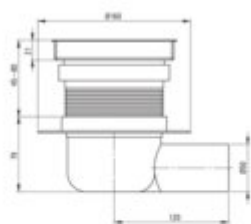

Point drain

Product code: KOS_001D

EAN: 5907650872177

Color: brushed steel

Warranty [years]: 2

Finish	brushed steel
Length [mm]	130
Material	ABS, stainless steel
Siphon flow [l/min]	48
Siphon included	yes
Siphon cleaned from the top	yes
Connection diameter [mm]	50
adjustable feet included	no