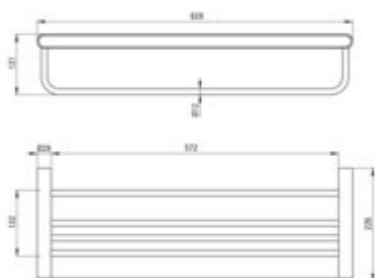

## ROUND Shelf, ribbed

**Product code:** ADR\_0531

**EAN:** 5908212087961

**Color:** chrome

**Warranty [years]:** 2

### bathroom accessories

Finish	chrome
Surface type	shine
Material	stainless steel
Height [mm]	121
Width [mm]	628
Depth [mm]	226
Mounting kit included	yes
Multifunctional product	yes