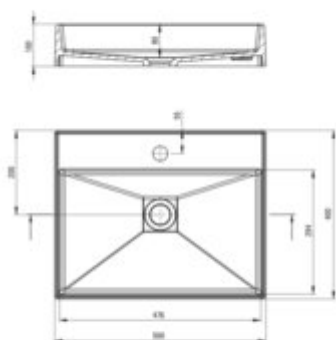

CORREO

Granite washbasin, countertop

Product code: CQR_NU5S

EAN: 5907650826606

Color: nero

Warranty [years]: 10

Finish	nero
Material	granite
Installation method	countertop/standing
Width [mm]	400
Length [mm]	500
Height [mm]	100
Depth [mm]	80
Pre-drilled tap holes	1
Antibacterial	yes
Hydrophobicity	yes
Without overflow	yes

Features:

- Properties of Deante granite: resistance to impact, high temperature, discoloration, therm
- Customizable elements - connect consoles and posts your way
- Hydrophobic properties repel water molecules
- Dedicated cleaning agent, safe for cleaned surfaces
- The finish enriched with silver ions adds antiseptic properties