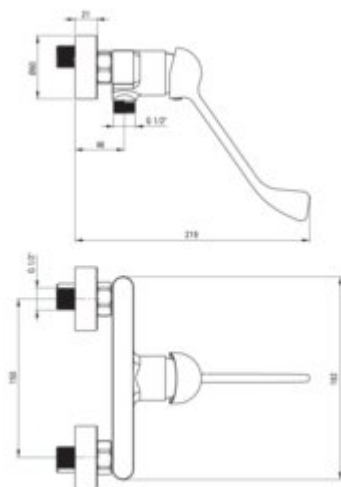

ALPINIA Shower mixer

Product code: BGA_040C

EAN: 5908212078075

Color: chrome

Warranty [years]: 7

Mixer

| | |
|-------------------------|-------------------------|
| Finish | chrome |
| Material | brass |
| Mixer type | single-handle, mixer |
| Installation method | wall-mounted |
| Total mixer height [mm] | 219 |
| Flow class [l/min] | B <= 25.2 (19.9 - 25.2) |
| Acoustic group [dB] | I (x <= 20) |
| Check valves | yes |
| Clinic lever | yes |

Mixer cartridge

| | |
|------------------------|-------|
| Ceramic cartridge size | 35 mm |
|------------------------|-------|

Features:

- Light and subtle design
- The mixer body is made of the highest quality brass
- Extended Clinic lever for easy operation
- Only the best materials, the quality of which has been confirmed by laboratory tests
- The mixer is equipped with non-return valves so that the mixed water does not flow back in
- Cleaning agent for fixtures in all colors available