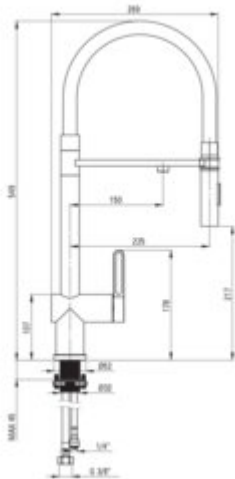

MAGNETIC

Kitchen tap, with water filtration kit

Product code: BRMF075M

EAN: 5907650895787

Color: chrome

Warranty [years]: 7

Mixer

Finish	chrome
Material	steel 304
Mixer type	single-handle, mixer, for the water filter connection
Installation method	standing
Flow class [l/min]	Z - 4-9 l/min
Acoustic group [dB]	I (x <= 20)

Mixer cartridge

Ceramic cartridge size	35 mm
------------------------	-------

Spout

Spout type	elastic
Material	silicone

Aerator

Aerator type	honeycomb
--------------	-----------

Connecting hose

Length [mm]	600
Installation thread	3/8"
Connection thread	M10

Hand shower

Number of functions	2
---------------------	---

Features:

- Deante Design Studio Collection
- The mixer is equipped with a stream aerator
- 2-function spout
- Magnetic spout holder
- Z flow class (4-9 l/min) allowing for water consumption reduction
- The mounting sleeve facilitates the installation of the mixer
- Only the best materials, the quality of which has been confirmed by laboratory tests
- Cleaning agent for fixtures in all colors available
- Triple water filtration
- Water flow monitoring