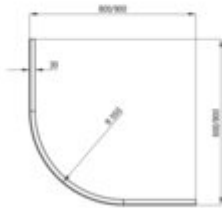

## Shower tray cover, half round

**Product code:** KTD\_0420

**EAN:** 5908212008119

**Color:** white

**Warranty [years]:** 2

Finish	white
Material	acrylic
Shape	half round
Height [mm]	375