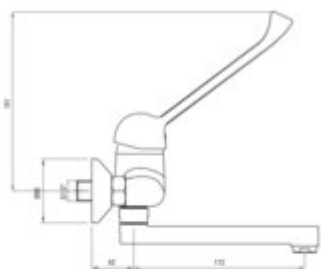

## Washbasin tap, wall-mounted

Product code: BOJ\_050C

EAN: 5908212028643

Color: chrome

Warranty [years]: 5

### Mixer cartridge

Ceramic cartridge size	40 mm
------------------------	-------

### Spout

Mixer spout range [mm]	212
Material	steel 304

### Aerator

Aerator type	honeycomb
Aerator size	M24