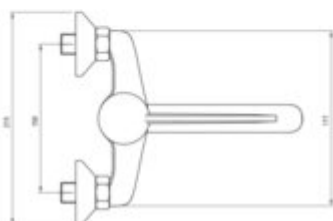

## Washbasin tap, wall-mounted

Product code: BOJ\_050C

EAN: 5908212028643

Color: chrome

Warranty [years]: 5

### Mixer cartridge

Ceramic cartridge size	40 mm
------------------------	-------

### Spout

Mixer spout range [mm]	212
Material	steel 304

### Aerator

Aerator type	honeycomb
Aerator size	M24