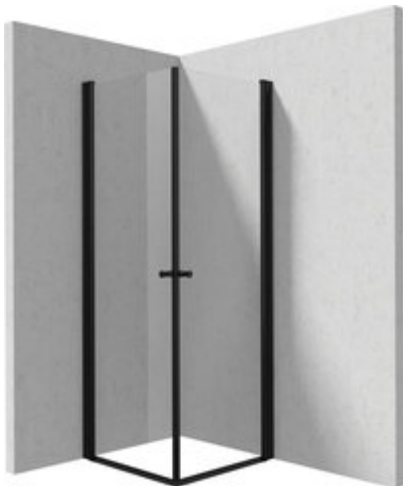

KERRIA PLUS

Shower cabin, square

Product code: KKNNW09W09

EAN: 5907650885191

Color: nero

Warranty [years]: 5

Model	Size (mm)	A (mm)	a = REZUPRZE (mm)	b = WZ_ZEZA (mm)
KT700440P + KT9_0000	900x900	475-000	100-000	900-000
KT700440P + KT9_0000	900x900	575-000	100-000	900-000
KT700440P + KT9_0000	900x900	675-000	100-000	900-000
KT700440P + KT9_0000	900x900	775-000	100-000	900-000
KT700440P + KT9_0000	900x900	875-000	100-000	900-000

Showe cabin

Finish	nero
Width [mm]	900
Height [mm]	2000
Glass finish	transparent
Glass thickness [mm]	6
Active cover installation	yes
	to be completed with KTS doors , to be completed with KTS walk-in
Side dimension [mm]	900
Masking of assembly elements	yes
Profiles levelling the curvature of the walls	yes
Holdings	with safety
Tempered glass TOTAL WHITE	yes
Reversible doors	yes
Silent closing	yes
Installation without shower tray possible	yes
Lifting hinges	yes

Features:

- Active Cover coating
- Profiles leveling the curvature of the walls
- Covering of assembly elements
- Safe and durable tempered glass
- Dedicated to Active Cover surfaces
- Resistance to impacts, chemicals and stains in accordance with PN-EN 14428+A1:2008 norm, c
- Possibility to install the cabin without a shower tray, directly on the tiles
- Reversible door that allows the cabin to be mounted on the right or left side
- Only the best materials, the quality of which has been confirmed by laboratory tests
- Dedicated cleaning agent, safe for cleaned surfaces