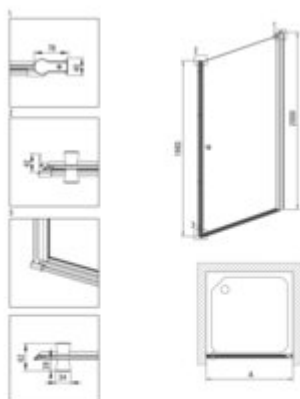

KERRIA PLUS

Shower cabin, square

Product code: KKNNW09W09

EAN: 5907650885191

Color: nero

Warranty [years]: 5

Model	Size (mm)	A (mm)	a = REZUPRZE (mm)	b = WZ_ZEZA (mm)
KT700440P + KT9_0000	900x900	475-000	100-000	900-000
KT700440P + KT9_0000	900x900	575-000	100-000	900-000
KT700440P + KT9_0000	900x900	675-000	100-000	900-000
KT700440P + KT9_0000	900x900	775-000	100-000	900-000
KT700440P + KT9_0000	900x900	875-000	100-000	900-000

Showe cabin

Finish	nero
Width [mm]	900
Height [mm]	2000
Glass finish	transparent
Glass thickness [mm]	6
Active cover installation	yes
	to be completed with KTS doors , to be completed with KTS walk-in
Side dimension [mm]	900
Masking of assembly elements	yes
Profiles levelling the curvature of the walls	yes
Holdings	with safety
Tempered glass TOTAL WHITE	yes
Reversible doors	yes
Silent closing	yes
Installation without shower tray possible	yes
Lifting hinges	yes

Features:

- Active Cover coating
- Profiles leveling the curvature of the walls
- Covering of assembly elements
- Safe and durable tempered glass
- Dedicated to Active Cover surfaces
- Resistance to impacts, chemicals and stains in accordance with PN-EN 14428+A1:2008 norm, c
- Possibility to install the cabin without a shower tray, directly on the tiles
- Reversible door that allows the cabin to be mounted on the right or left side
- Only the best materials, the quality of which has been confirmed by laboratory tests
- Dedicated cleaning agent, safe for cleaned surfaces