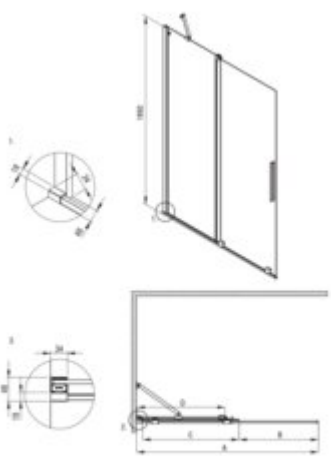

## Shower wall, walk-in

**Product code:** KTJ\_R32R

**EAN:** 5907650839309

**Color:** brushed gold

**Warranty [years]:** 5

Model	Size	A (mm)	B (mm)	C (mm)	D (mm)
KTJ K30R	800x1950	780-800	310	420	370
KTJ K32R	900x1950	880-900	360	470	420
KTJ K34R	1000x1950	980-1000	410	520	470
KTJ K36R	1200x1950	1180-1200	510	620	570
KTJ K38R	1400x1950	1380-1400	610	720	670

Finish	brushed gold
Width [mm]	1200
Height [mm]	1950
Glass finish	transparent
Glass thickness [mm]	6
Active cover	yes
Side dimension [mm]	1200
Railings	short to perpendicular wall/long to parallel wall
Tempered glass TOTAL WHITE	no
Reversible doors	yes
Installation without shower tray	yes possible
Possibility to install a railing to a perpendicular wall	yes

### Features:

- Only the best materials, the quality of which has been confirmed by laboratory tests
- Hydrophobic Active-Cover coating that makes it easier for water to run off the glass
- Possibility to install the cabin without a shower tray, directly on the tiles
- Safe and durable tempered glass
- Dedicated to Active Cover surfaces
- Resistance to impacts, chemicals and stains in accordance with PN-EN 14428+A1:2008 norm, c
- Reversible door that allows the cabin to be mounted on the right or left side
- Can be combined with a second sliding wall and the Prizma walk-in shower wall
- Dedicated cleaning agent, safe for cleaned surfaces
- Possibility of mounting the cabin directly on tiles or on Correo granite (KQR) and Kerria Plus acrylic (KTS) shower trays
- The set includes two rails - short and long
- Free combination of elements
- Coating applied using the PVD method