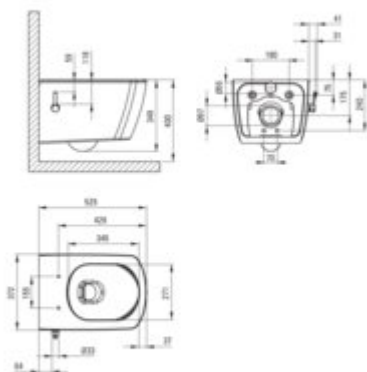

BLUR

Toilet bowl, with bidet function

Product code: CDZ_6WNW

EAN: 5907650892878

Color: white, nero

Warranty [years]: 10

Finish	white
Material	ceramic
with bidet function	yes
Type	wall-mounted
Rim type	rimless
Hidden mountings	yes
Width [mm]	372
Length [mm]	525
Height [mm]	349
Mounting holes spacing / Axis [mm]	180
Toilet seat	included
Mounting kit included	yes
Additional features	toilet seat included

Features:

- Hard and durable ceramics does not lose its properties with long use
- Antibacterial coating, preventing the growth of microorganisms
- Soft-close toilet seat included
- Mounting system with hidden fixings
- Dedicated cleaning agent, safe for cleaned surfaces
- A thin and delicate slim type toilet seat
- Hygienic certificate of the National Institute of Hygiene confirming the product's compliance