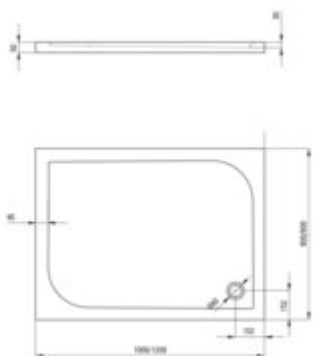

CUBIC

Acrylic shower tray, rectangular

Product code: KTK_044B

EAN: 5908212027684

Color: white

Warranty [years]: 2

Finish	white
Material	acrylic
Shape	rectangular
Width [mm]	800
Length [mm]	1200
Height [mm]	50
Depth [mm]	30
Installation method	directly on the spout, on the floor level, on the construction material support
Drain diameter	90

Features:

- Durable acrylic material that maintains its shine and color
- For installation at floor level, directly on the screed or supported by construction mater
- Warning! The NHC_029C siphon fits this shower tray
- Dedicated cleaning agent, safe for cleaned surfaces
- Only the best materials, the quality of which has been confirmed by laboratory tests
- Warning! The NHC_029D siphon fits this shower tray