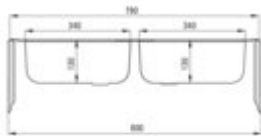

### Sink

Finish	décor
Surface type	décor
Material	steel 201
Installation method	inset
Number of bowls	2
Minimum cabinet width [mm]	800
Width [mm]	440
Length [mm]	790
Height [mm]	130
Bowl depth [mm]	130
2nd bowl depth [mm]	130
Cut-out Length [mm]	770
Cut-out Width [mm]	420
Reversible	no
Equipped with accessories	yes
Drain diameter	2"