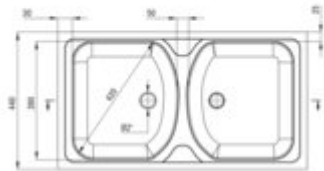

### Sink

Finish	décor
Surface type	décor
Material	steel 201
Installation method	inset
Number of bowls	2
Minimum cabinet width [mm]	800
Width [mm]	440
Length [mm]	790
Height [mm]	130
Bowl depth [mm]	130
2nd bowl depth [mm]	130
Cut-out Length [mm]	770
Cut-out Width [mm]	420
Reversible	no
Equipped with accessories	yes
Drain diameter	2"