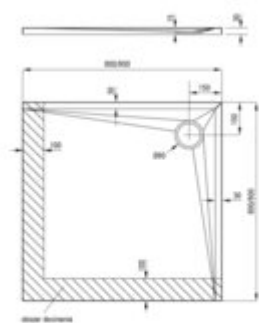

KERRIA PLUS

Acrylic shower tray, square

Product code: KTS_042B

EAN: 5907650809685

Color: white

Warranty [years]: 5

Finish	white
Material	acrylic
Shape	square
Width [mm]	800
Length [mm]	800
Height [mm]	30
Installation method	directly on the spout, on the floor level, on the construction material support
Drain diameter	90
Antibacterial	yes
possibility to cut to size	yes
Hydrophobicity	no

Features:

- Durable acrylic material that maintains its shine and color
- For installation at floor level, directly on the screed or supported by construction mater
- SOLID PLUS technology: composite filling guaranteeing full stability, effective insulation
- Possibility of cutting the Kerria Plus shower tray
- Warning! The NHC_029C siphon fits this shower tray
- Dedicated cleaning agent, safe for cleaned surfaces
- Only the best materials, the quality of which has been confirmed by laboratory tests