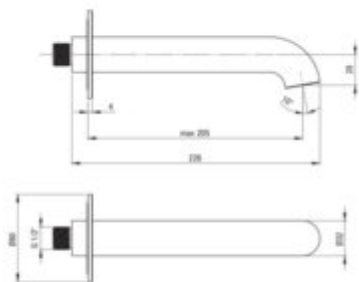

SILIA

Bathtub spout

Product code: NQS_N81K

EAN: 5907650818847

Color: nero

Warranty [years]: 2

Aerator

Aerator type	silicone, laminar
Stream type	full
Aerator size	M24
Thread type	external

Spout

Finish	nero
Spout type	bathtub
Material	brass
Spout type	still
Range of shower/ bath spout [mm]	205
Spout length [mm]	226
aerator	yes
Concealed mounting	yes

Features:

- Deante Design Studio Collection
- Noble form and timeless simplicity
- Innovative, durable and easy to clean Nero coating
- Flush-mounted installation ensures the aesthetics of the bathroom
- Silicone aerator for easy limescale removal
- Only the best materials, the quality of which has been confirmed by laboratory tests
- Cleaning agent for fixtures in all colors available