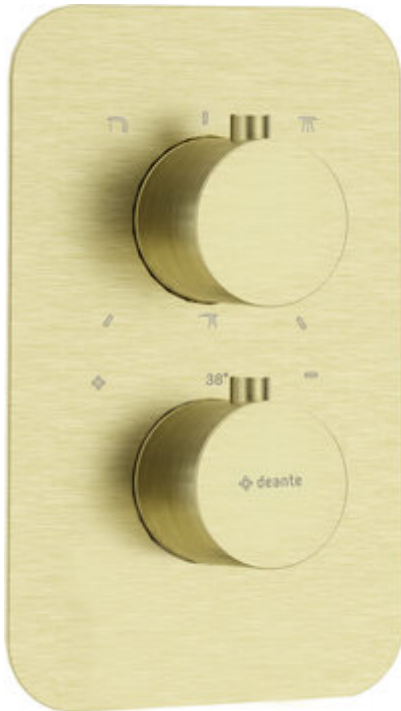

## External element, for thermostatic BOX

**Product code:** BXY\_REBT  
**EAN:** 5907650832348  
**Color:** brushed gold  
**Warranty [years]:** 2

Finish	brushed gold
Mixer type	Concealed BOX
Installation method	concealed

### Features:

- Convenient installation - you can install the BOX now and choose external elements at any
- Timelessness and unlimited creative possibilities
- Complementarity and comprehensiveness of the offer
- The best materials guarantee durability and reliability of the product
- Innovative and easy to maintain brushed gold coating
- Only the best materials, the quality of which has been confirmed by laboratory tests
- Flush-mounted installation ensures the aesthetics of the bathroom
- Cleaning agent for fixtures in all colors available
- Note: Thermostatic box sold separately
- Coating applied using the PVD method