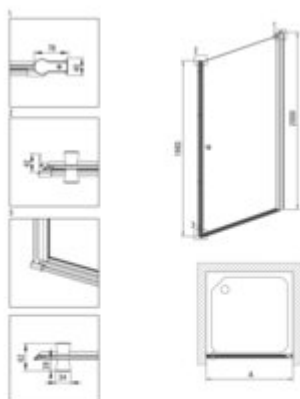

KERRIA PLUS

Shower cabin, square

Product code: KKNNW08W08

EAN: 5907650885207

Color: nero

Warranty [years]: 5

Model	Size (mm)	A (mm)	A + 40 (mm)	A + 40 (mm)	A + 40 (mm)
KT70040P + KT7_0000	700x700	475-000	515-000	555-000	595-000
KT70040P + KT7_0000	800x800	575-000	615-000	655-000	695-000
KT70040P + KT7_0000	900x900	675-000	715-000	755-000	795-000
KT70040P + KT7_0000	1000x1000	775-000	815-000	855-000	895-000
KT70040P + KT7_0000	1100x1100	875-000	915-000	955-000	995-000

Showe cabin

Finish	nero
Width [mm]	800
Height [mm]	2000
Glass finish	transparent
Glass thickness [mm]	6
Active cover	yes
installation	to be completed with KTS doors , to be completed with KTS walk-in
Side dimension [mm]	800
Masking of assembly elements	yes
Profiles levelling the curvature of the walls	yes
Holders	with safety
Tempered glass TOTAL WHITE	yes
Reversible doors	yes
Silent closing	yes
Installation without shower tray	yes
possible	
Lifting hinges	yes