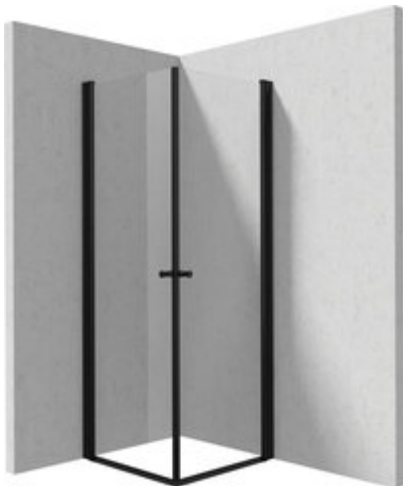

KERRIA PLUS

Shower cabin, square

Product code: KKNNW08W08

EAN: 5907650885207

Color: nero

Warranty [years]: 5

Model	Size (mm)	A (mm)	A + 40 (mm)	A + 40 (mm)	A + 40 (mm)
KT70040P + KT7_0000	700x700	475-000	515-000	555-000	595-000
KT70040P + KT7_0000	800x800	575-000	615-000	655-000	695-000
KT70040P + KT7_0000	900x900	675-000	715-000	755-000	795-000
KT70040P + KT7_0000	1000x1000	775-000	815-000	855-000	895-000
KT70040P + KT7_0000	1100x1100	875-000	915-000	955-000	995-000

Showe cabin

Finish	nero
Width [mm]	800
Height [mm]	2000
Glass finish	transparent
Glass thickness [mm]	6
Active cover	yes
installation	to be completed with KTS doors , to be completed with KTS walk-in
Side dimension [mm]	800
Masking of assembly elements	yes
Profiles levelling the curvature of the walls	yes
Holders	with safety
Tempered glass TOTAL WHITE	yes
Reversible doors	yes
Silent closing	yes
Installation without shower tray	yes
possible	
Lifting hinges	yes

Features:

- Active Cover coating
- Profiles leveling the curvature of the walls
- Covering of assembly elements
- Safe and durable tempered glass
- Dedicated to Active Cover surfaces
- Resistance to impacts, chemicals and stains in accordance with PN-EN 14428+A1:2008 norm, c
- Possibility to install the cabin without a shower tray, directly on the tiles
- Only the best materials, the quality of which has been confirmed by laboratory tests
- Dedicated cleaning agent, safe for cleaned surfaces