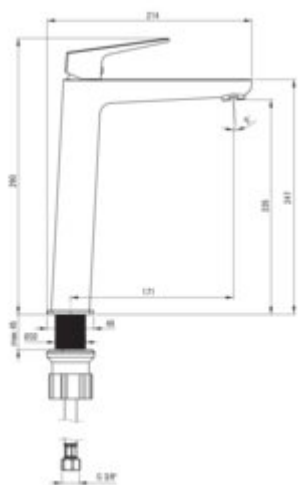

### Mixer

Finish	chrome
Material	brass
Mixer type	single-handle, mixer
Installation method	standing
Total mixer height [mm]	290
Flow class [l/min]	A <= 15 (9.1 - 15)
Acoustic group [dB]	II (20 < x <= 30)

### Mixer cartridge

Ceramic cartridge size	26 mm
------------------------	-------

### Spout

Mixer spout range [mm]	171
------------------------	-----

### Connecting hose

Length [mm]	450
Installation thread	3/8"
Connection thread	M10