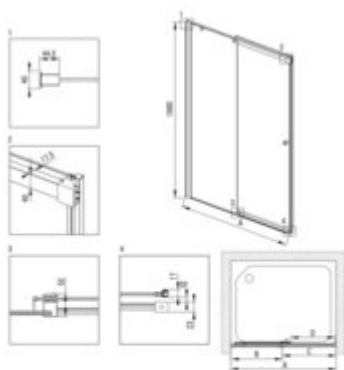

Product code: KTSPN13P

EAN: 5907650835653

Color: nero

Warranty [years]: 5

Shower door

Finish	nero
Width [mm]	1300
Height [mm]	2000
Glass finish	transparent
Glass thickness [mm]	6
Active cover	yes
installation	to be completed with KTS walk-in
Masking of assembly elements	yes
Profiles levelling the curvature of the walls	yes
Holders	with safety
Tempered glass TOTAL WHITE	yes
Reversible doors	yes
Silent closing	yes
Installation without shower tray	yes
possible	
Lifting hinges	no
Hinges flush with the glass	no
possibility to cut the upper guide and threshold strip	yes
Showe cabin	
Side dimension [mm]	1310

Features:

- Safe and durable tempered glass
- Hydrophobic Active-Cover coating that makes it easier for water to run off the glass
- Dedicated to Active Cover surfaces
- TOTALWHITE transparent glass
- Reversible door that allows the cabin to be mounted on the right or left side
- Covering of assembly elements
- Profiles leveling the curvature of the walls
- Hinges in the plane of the glass
- Modern handles with rubber protection
- Only the best materials, the quality of which has been confirmed by laboratory tests
- Dedicated cleaning agent, safe for cleaned surfaces
- Precise door closing through lifting hinges
- Resistance to impacts, chemicals and stains in accordance with PN-EN 14428+A1:2008 norm, c
- The shower enclosure can be installed directly on tiles or on Correo (KQR) granite shower trays as well as Kerria Plus (KTS) and Silia (KSKA) acrylic shower trays.