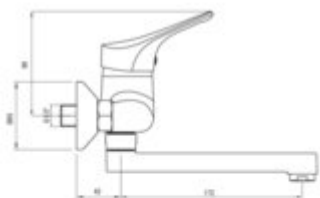

## Washbasin tap, wall-mounted

**Product code:** BOJ\_050M

**EAN:** 5908212008430

**Color:** chrome

**Warranty [years]:** 5

### Mixer cartridge

Ceramic cartridge size	40 mm
------------------------	-------

### Spout

Mixer spout range [mm]	214
Material	steel 304