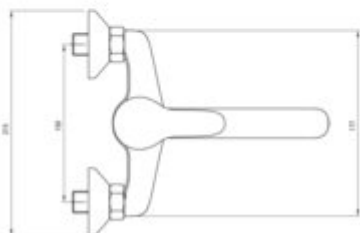

## Washbasin tap, wall-mounted

**Product code:** BOJ\_050M

**EAN:** 5908212008430

**Color:** chrome

**Warranty [years]:** 5

### Mixer cartridge

Ceramic cartridge size	40 mm
------------------------	-------

### Spout

Mixer spout range [mm]	214
Material	steel 304

### Aerator

Aerator type	honeycomb
Aerator size	M24