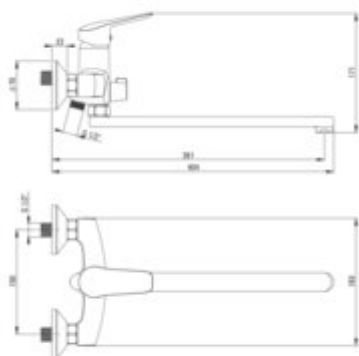

BORO

Washbasin tap, wall-mounted

Product code: BMO_056M

EAN: 5908212083611

Color: chrome

Warranty [years]: 7

Mixer

Finish	chrome
Material	brass
Mixer type	single-handle, mixer
Installation method	wall-mounted
Flow class [l/min]	A <= 15 (9.1 - 15)
Acoustic group [dB]	II (20 < x <= 30)

Mixer cartridge

Ceramic cartridge size	35 mm
------------------------	-------

Spout

Mixer spout range [mm]	389
Material	steel 304

Function switch

Switch type	ceramic mechanical
-------------	--------------------

Aerator

Aerator type	honeycomb
Aerator size	M24

Features:

- The mixer is equipped with a stream aerator
- Rotational, mechanical function switch
- Only the best materials, the quality of which has been confirmed by laboratory tests
- Cleaning agent for fixtures in all colors available