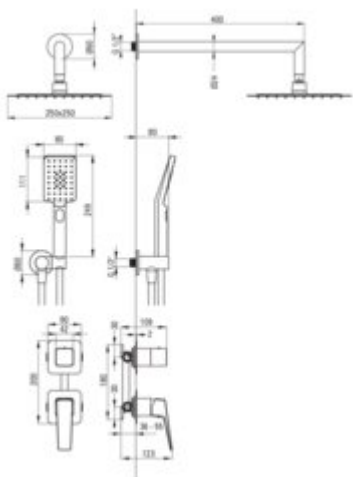

BLUR

Concealed shower set

Product code: NQL_D9YK

EAN: 5907650880134

Color: titanium

Warranty [years]: 7

Mixer

Mixer type	single-handle, mixer
Installation method	concealed
Flow class [l/min]	A <= 15 (9.1 - 15)
Acoustic group [dB]	II (20 < x <= 30)

Spout

Spout type	still
Range of shower/ bath spout [mm]	388

Shower overhead

Shape	square
Material	stainless steel
Width [mm]	250
Length [mm]	250
Anti-calc	yes
Number of functions	1
Stream type	rain

Hand shower

Number of functions	3
Anti-calc	yes
Stream type	rain, mixed, mist

Hose

Length [mm]	1500
Braid material	PVC
Anti-twist	1

Angled hose connector

Finish	titanium
Connection type	for the hose with hand shower holder
Shape	round
Material	brass
Connection thread	yes
Concealed mounting	yes

Features:

- Only the best materials, the quality of which has been confirmed by laboratory tests
- Innovative, durable and easy to clean Titanium coating
- Flush-mounted installation ensures the aesthetics of the bathroom
- Anti-calc system facilitating the removal of limescale deposits
- Anti-twist system, preventing the hose from twisting
- Durable hose ends made of brass
- Cleaning agent for fixtures in all colors available