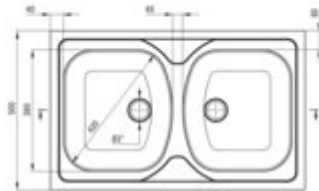

TANGO

Steel sink, 2-bowl

Product code: ZM5_3200

EAN: 5907650845799

Color: décor

Warranty [years]: 2

Sink

Finish	décor
Surface type	décor
Material	steel 201
Installation method	lay-on
Number of bowls	2
Minimum cabinet width [mm]	800
Width [mm]	500
Length [mm]	800
Height [mm]	140
Bowl depth [mm]	140
2nd bowl depth [mm]	140
Reversible	no
Equipped with accessories	yes
Drain diameter	2"

Sink waste kit

Finish	steel
Plug type	manual
Low siphon/ Space saver	yes
possibility to connect a dishwasher/ washing machine	yes

Features:

- High-strength stainless steel
- The sink is equipped with fittings with a connection to the dishwasher
- Natural antiseptic properties of steel
- The décor finish has increased scratch resistance
- Dedicated cleaning agent, safe for cleaned surfaces
- Self-drilling tap hole - without voiding the warranty.