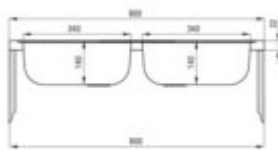

TANGO

Steel sink, 2-bowl

Product code: ZM5_3200

EAN: 5907650845799

Color: décor

Warranty [years]: 2

Sink

Finish	décor
Surface type	décor
Material	steel 201
Installation method	lay-on
Number of bowls	2
Minimum cabinet width [mm]	800
Width [mm]	500
Length [mm]	800
Height [mm]	140
Bowl depth [mm]	140
2nd bowl depth [mm]	140
Reversible	no
Equipped with accessories	yes
Drain diameter	2"