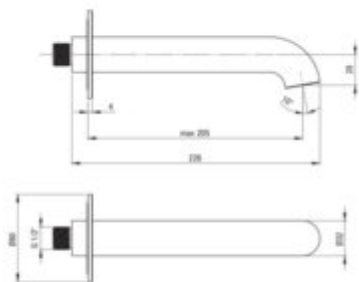

SILIA

Bathtub spout

Product code: NQS_A81K

EAN: 5907650858478

Color: bianco

Warranty [years]: 2

Aerator

Aerator type	silicone, laminar
Stream type	full
Aerator size	M24
Thread type	external

Spout

Finish	bianco
Spout type	bathtub
Material	brass
Spout type	still
Range of shower/ bath spout [mm]	205
Spout length [mm]	226
aerator	yes
Concealed mounting	yes

Features:

- Deante Design Studio Collection
- Innovative and easy-to-maintain coating - bianco
- Noble form and timeless simplicity
- Flush-mounted installation ensures the aesthetics of the bathroom
- Silicone aerator for easy limescale removal
- Only the best materials, the quality of which has been confirmed by laboratory tests
- Cleaning agent for fixtures in all colors available